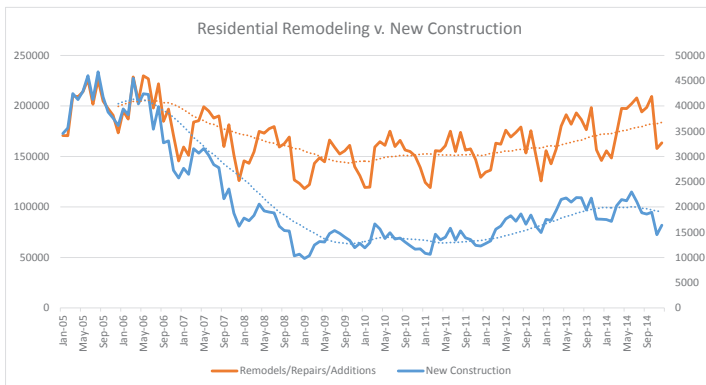

introducing

Analyst™ + Investor™

BuildFAX Analyst™ and **BuildFAX Investor™** are new statistical analyses of residential and non-residential permit activity, derived from construction permits and customized to help analysts and investors predict trends in the economy.

Unparalleled Features

more data.

Permit information for New Construction

and Remodels, for Residential and Non-Residential.

faster data.

BuildFAX's predictive analytics are available

on-demand; or the 10th, 15th or 20th of the month.

detailed data.

Reports can be summarized to include the monthly # of

permits per jurisdiction, or subscriber can receive all permit details for a jurisdiction*.

better data.

Stringent Quality Standards – All data sets

are processed and audited by our in-house specialists.

*Information is also available by the state and regional level.