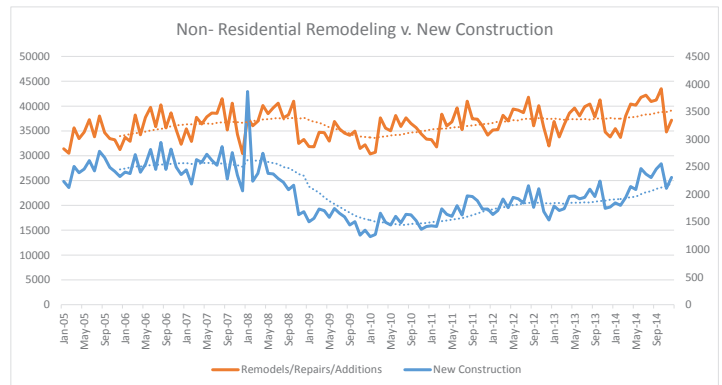

introducing

Analyst™ + Investor™

BuildFAX Analyst™ and **BuildFAX Investor™** are new statistical analyses of residential and non-residential permit activity, derived from construction permits and customized to help analysts and investors predict trends in the economy.

Unparalleled Features

more data.

Permit information for New Construction

and Remodels, for Residential and Non-Residential.

faster data.

BuildFAX's predictive analytics are available

on-demand; or the 10th, 15th or 20th of the month.

detailed data.

Reports can be summarized to include the monthly # of

permits per jurisdiction, or subscriber can receive all permit details for a jurisdiction*.

better data.

Stringent Quality Standards – All data sets

are processed and audited by our in-house specialists.

*Information is also available by the state and regional level.